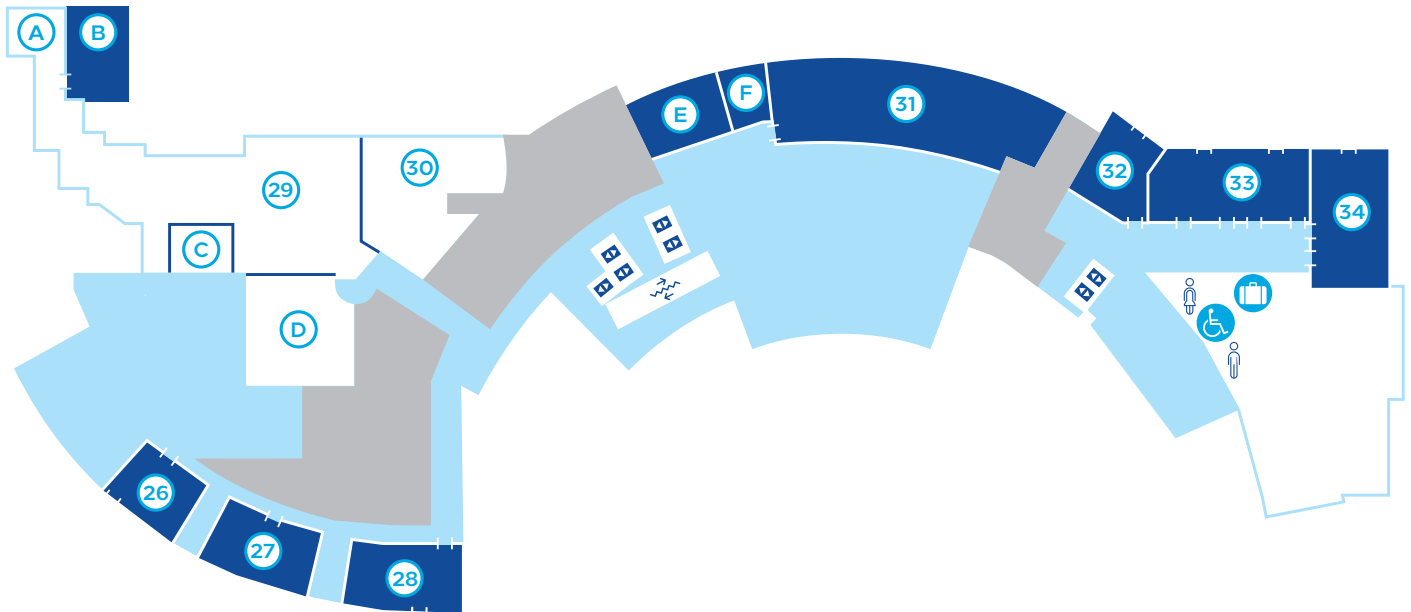

PANGUNAHING FLOOR MAP

- Mga Meeting/Conference Room
- Amenities
- Pampublikong Lugar
- Pribado

1F

2F

1st Floor

- 1 Pegasus
- 2 Jupiter
- 3 Apollon
- 4 Sirius
- 5 Orion
- 6 Momo
- 7 Sumire

- 8 Fuji
- 9 Ran
- 10 Hagi
- 11 Kiku
- 12 Tsubaki
- 13 Ume
- 14 Bridal Salon

- 15 Photo Studio
- 16 Costume Salon
- 17 Group Photo Studio
- 18 Beauty Parlour
- 19 Ladies' Dressing Room
- 20 Piloti

2nd Floor

- 21 Choryumon – Chinese Restaurant
- 22 Captain's Bar – Pangunahing Bar
- 23 Seascape Terrace Dining
- 24 Chapel Del Fiore
- 25 Luce Mare

PANGUNAHING FLOOR MAP

- Mga Meeting/Conference Room
- Amenities
- Pampublikong Lugar
- Pribado

3F

3rd Floor

- 26 Iris Room
- 27 Rose Room
- 28 Orchid Room

- 29 Sakura-Japanese Restaurant
 - A. Tempura Counter
 - B. Shiokaze
 - C. Sushi Counter
 - D. Teppanyaki Counter